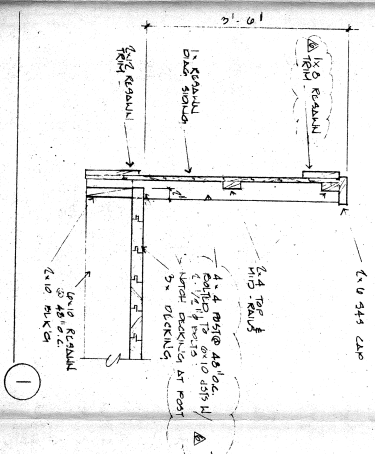

Section b-2

Section b-1

CONSTRUCTION PLANS

3

2

1

BUILDING SECTIONS

CRAIG COMES ASSOCIATES

ARCHITECT

1535 MONROVIA AVENUE
NEWPORT BEACH, CALIF. AREA CODE 714.645.8040

JOB NO. 714.645.8040
DATE DRAWN 11.15.00
OWNER REV.
TITLE OF A-16