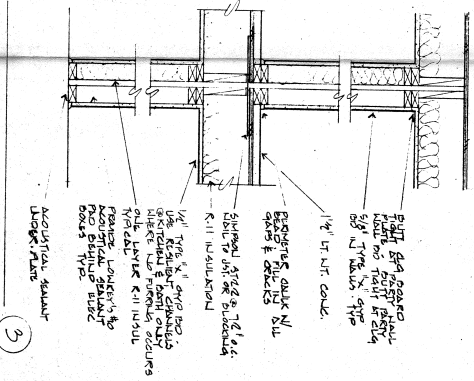

Section b-2

Section b-1

CONSTRUCTION PLANS

3

2

1

BUILDING SECTIONS

CRAIG COMES ASSOCIATES

ARCHITECT

1535 MONROVIA AVENUE
NEWPORT BEACH, CALIF. AREA CODE 714.645.8040

JOB NO. 714.645.8040
DATE DRAWN 11.15.00
OWNER REV.
TITLE OF A-16